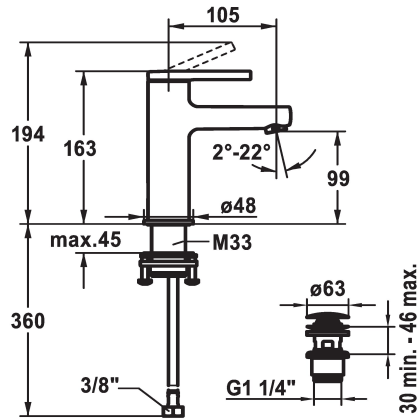

KWC AVA 2.0 Lever mixer - Basin - CoolFix

Modell-Linie: AVA 2.0 | 12.468.631.000FL
Kranar | Hydraulické armatúry

KWC-No.

125075
chromeline, A 105, flexible connection hoses, with pop-up valve

125076
chromeline, A 105, flexible connection hoses, without pop-up valve

125077
chromeline, A 105, flexible connection hoses, with Push Open

- * CoolFix - Cold water flow with a centered lever
- * EcoProtect - water-saving device
- * Fixed spout
- Neoperl® Perlator® SSR, swivelling jet regulator
- * KWC cartridge S 25
- with ceramic discs
- flow rate and temperature continuously variable

ATT-KWC- ABLAUFGARNITUR

mit_Ablaufgarnitur

ohne_Ablaufgarnitur

mit_Push_open

- * Flexible connection hoses 3/8"
- * QuickInstallation - Fastening via threaded connection with locking screws
- * Mounting hole size ø35 mm
- * Scope of delivery:
- KWC pop-up valve Push Open 2 in 1 Z.538.321.000

Technical Data

A_Spout_Spray

5 l/min (3 bar)

ATT-KWC-ABLAUFGARNITUR

mit_Push_open

Connection

Flexible_Anschlussschläuche

ATT-KWC-AUSLAUF