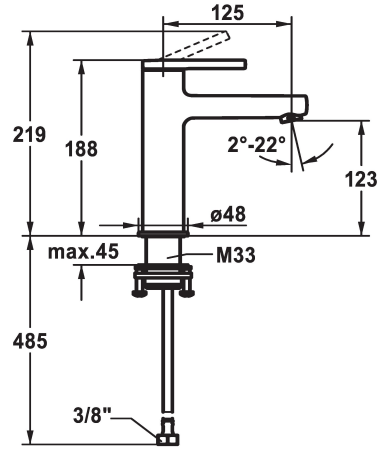

## KWC AVA 2.0 Lever mixer - Basin

Modell-Linie: AVA 2.0 | 12.468.052.000FL  
Hanat | Käsi­käyt­toiset hanat

### KWC-No.

**125078**  
chromeline, A 125, flexible connection hoses, with pop-up valve

**125079**  
chromeline, A 125, flexible connection hoses, without pop-up valve

**125080**  
chromeline, A 125, flexible connection hoses, with Push Open

Faucet\_typ

Measure\_Height

G\_Acoustic\_group

Projection\_A

EnergyLabelCH

ATT-KWC-MASS-WASSERAUSTRITT

Materiaali

lviCode

### ATT-KWC- ABLAUFGARNITUR

mit\_Ablaufgarnitur

ohne\_Ablaufgarnitur

mit\_Push\_open

- flow rate and temperature continuously variable
- \* Flexible connection hoses 3/8"
- \* QuickInstallation - Fastening via threaded connection with locking screws
- \* Mounting hole size ø35 mm