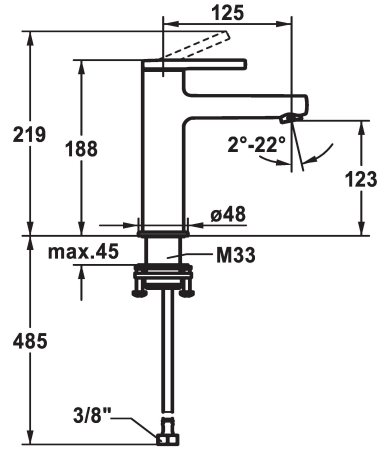

KWC AVA 2.0 Lever mixer - Basin

Modell-Linie: AVA 2.0 | 12.468.052.000FL
Armatura umywalkowa | Armatura jednouchwytywa

KWC-No.

125078
chromeline, A 125, flexible connection hoses, with pop-up valve

125079
chromeline, A 125, flexible connection hoses, without pop-up valve

125080
chromeline, A 125, flexible connection hoses, with Push Open

- * EcoProtect - water-saving device
- * Fixed spout
- Neoperl® Perlator® SSR, swivelling jet regulator
- * KWC cartridge S 25
- with ceramic discs

Faucet_typ

Dimension Height

G_Acoustic group

Projection_A

EnergyLabelCH

ATT-KWC-MASS-WASSERAUSTRITT

Material

ATT-KWC- ABLAUFGARNITUR

mit_Ablaufgarnitur

ohne_Ablaufgarnitur

mit_Push_open

- flow rate and temperature continuously variable
- * Flexible connection hoses 3/8"
- * QuickInstallation - Fastening via threaded connection with locking screws
- * Mounting hole size ø35 mm