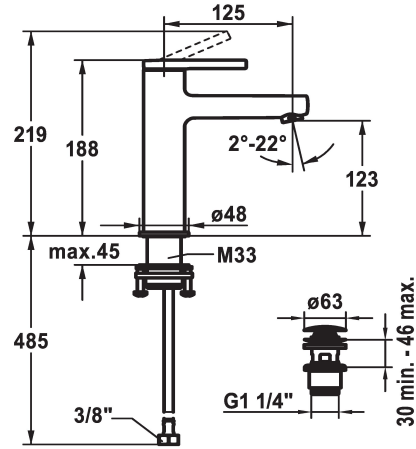

KWC AVA 2.0 Lever mixer - Basin

Modell-Linie: AVA 2.0 | 12.468.642.000FL
Taps | Manual taps

KWC-No.

125078
chromeline, A 125, flexible connection hoses, with pop-up valve

125079
chromeline, A 125, flexible connection hoses, without pop-up valve

125080
chromeline, A 125, flexible connection hoses, with Push Open

- * EcoProtect - water-saving device
- * Fixed spout
- Neoperl® Perlator® SSR, swivelling jet regulator
- * KWC cartridge S 25
- with ceramic discs
- flow rate and temperature continuously variable

pop-up assembly

with pop-up valve

without pop-up valve

with Push open

- * Flexible connection hoses 3/8"
- * QuickInstallation - Fastening via threaded connection with locking screws
- * Mounting hole size ø35 mm
- * Scope of delivery:
- KWC pop-up valve Push Open 2 in 1 Z.538.321.000

Technical Data

Flow rate
pop-up assembly
Connection
Spout
Handling
Color code
Installation type
Faucet_typ
Dimension Height
Acoustic group
Projection A
Energy label
Dimension Water outlet
material

5 l/min (3 bar)
with Push open
Flexible connection hoses
fixed
top lever
chromeline
Pillar installation
Basin1
168
yes
A 125
A
123
Brass