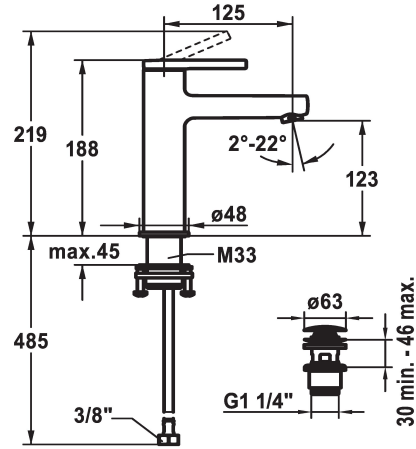

KWC AVA 2.0 Lever mixer - Basin

Modell-Linie: AVA 2.0 | 12.468.642.000FL
Hanat | Käsi käyttöiset hanat

KWC-No.

125078
chromeline, A 125, flexible connection hoses, with pop-up valve

125079
chromeline, A 125, flexible connection hoses, without pop-up valve

125080
chromeline, A 125, flexible connection hoses, with Push Open

- * EcoProtect - water-saving device
- * Fixed spout
- Neoperl® Perlator® SSR, swivelling jet regulator
- * KWC cartridge S 25
- with ceramic discs
- flow rate and temperature continuously variable

ATT-KWC- ABLAUFGARNITUR

mit_Ablaufgarnitur

ohne_Ablaufgarnitur

mit_Push_open

- * Flexible connection hoses 3/8"
- * QuickInstallation - Fastening via threaded connection with locking screws
- * Mounting hole size ø35 mm
- * Scope of delivery:
- KWC pop-up valve Push Open 2 in 1 Z.538.321.000

Faucet_typ

Measure_Height

G_Acoustic group

Projection_A

EnergyLabelCH

ATT-KWC-MASS-WASSERAUSTRITT

Materiaali

lviCode