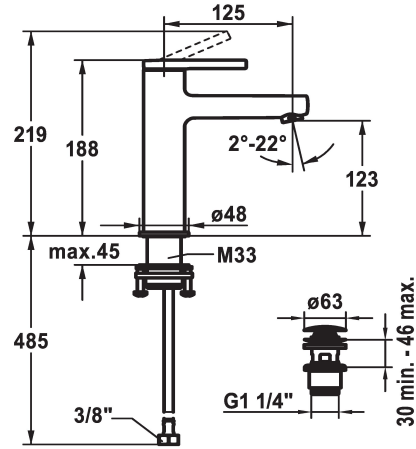

KWC AVA 2.0 Lever mixer - Basin

Modell-Linie: AVA 2.0 | 12.468.642.000FL
Kranar | Hydraulické armatúry

KWC-No.

125078
chromeline, A 125, flexible connection hoses, with pop-up valve

125079
chromeline, A 125, flexible connection hoses, without pop-up valve

125080
chromeline, A 125, flexible connection hoses, with Push Open

- * EcoProtect - water-saving device
- * Fixed spout
- Neoperl® Perlator® SSR, swivelling jet regulator
- * KWC cartridge S 25
- with ceramic discs
- flow rate and temperature continuously variable

ATT-KWC- ABLAUFGARNITUR

mit_Ablaufgarnitur

ohne_Ablaufgarnitur

mit_Push_open

- * Flexible connection hoses 3/8"
- * QuickInstallation - Fastening via threaded connection with locking screws
- * Mounting hole size 48 mm
- * Scope of delivery:
- KWC pop-up valve Push Open 2 in 1 Z.538.321.000

Faucet_typ

Measure_Height

G_Acoustic group

Projection_A

EnergyLabelCH

ATT-KWC-MASS-WASSERAUSTRITT

Material

5 l/min (3 bar)