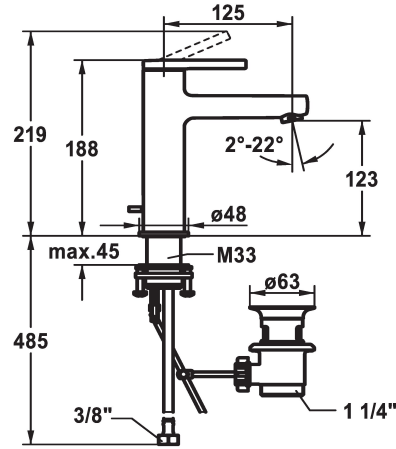

KWC AVA 2.0 Lever mixer - Basin - CoolFix

Modell-Linie: AVA 2.0 | 12.468.032.000FL
Taps | Manual taps

KWC-No.

125081
chromeline, A 125, flexible connection hoses, with pop-up valve

125082
chromeline, A 125, flexible connection hoses, without pop-up valve

pop-up valve

with pop-up valve

without pop-up valve

with Push open

- * Flexible connection hoses 3/8"
- * QuickInstallation - Fastening via threaded connection with locking screws
- * Mounting hole size ø35 mm
- * Scope of delivery:
- KWC pop-up valve Z.538.581.000

Technical Data

Flow rate	5 l/min (3 bar)
pop-up valve	with pop-up valve
Connection	Flexible connection hoses
Spout	fixed
Handling	top lever
Color code	chromeline
Installation type	Pillar installation
Faucet_typ	Basin1
Measure Height	168
Energysaving	Coolfix
Acoustic group	yes
Projection A	A 125
Energy label	A
Dimension Water outlet	123
material	Brass

Flow rate	5 l/min (3 bar)
pop-up valve	with pop-up valve
Connection	Flexible connection hoses
Spout	fixed
Handling	top lever
Color code	chromeline
Installation type	Pillar installation
Faucet_typ	Basin1
Measure Height	168
Energysaving	Coolfix
Acoustic group	yes
Projection A	A 125
Energy label	A
Dimension Water outlet	123
material	Brass