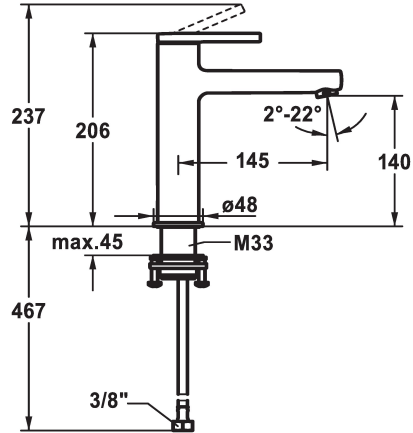

KWC AVA 2.0 Lever mixer - Basin - CoolFix

Modell-Linie: AVA 2.0 | 12.468.073.000FL
Taps | Manual taps

KWC-No.

125091
chromeline, A 145, flexible connection hoses, with pop-up valve

125092
chromeline, A 145, flexible connection hoses, without pop-up valve

Pop-up_valve

with pop-up valve

without pop-up valve

with Push open

- with ceramic discs
- flow rate and temperature continuously variable
- * Flexible connection hoses 3/8"
- * QuickInstallation - Fastening via threaded connection with locking screws
- * Mounting hole size ø35 mm

Technical Data

Flow rate	5 l/min (3 bar)
Pop-up_valve	without pop-up valve
Connection	Flexible connection hoses
Spout	fixed
Handling	top lever
Color code	chrome
Installation_type	Pillar installation
Faucet_typ	Lever mixer
Dimension Height	206
Energysaving	Coolfix
G_Acoustic group	I
Projection_A	A 145
Energy Label	A
Dimension Water outlet	140
material	Brass

Flow rate	5 l/min (3 bar)
Pop-up_valve	without pop-up valve
Connection	Flexible connection hoses
Spout	fixed
Handling	top lever
Color code	chrome
Installation_type	Pillar installation
Faucet_typ	Lever mixer
Dimension Height	206
Energysaving	Coolfix
G_Acoustic group	I
Projection_A	A 145
Energy Label	A
Dimension Water outlet	140
material	Brass