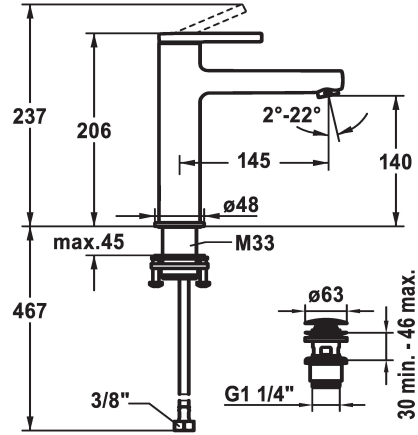

## KWC AVA 2.0 Lever mixer - Basin - CoolFix

Modell-Linie: AVA 2.0 | 12.468.633.000FL  
Taps | Manual taps

### Pop-up\_valve

with pop-up valve

without pop-up valve

with Push open

- flow rate and temperature continuously variable
- \* Flexible connection hoses 3/8"
- \* QuickInstallation - Fastening via threaded connection with locking screws
- \* Mounting hole size  $\varnothing 35$  mm
- \* Scope of delivery:
- KWC pop-up valve Push Open 2 in 1 Z.538.321.000

### Technical Data

Flow rate	5 l/min (3 bar)
Pop-up_valve	with Push open
Connection	Flexible connection hoses
Spout	fixed
Handling	top lever
Color code	chrome
Installation_type	Pillar installation
Faucet_typ	Lever mixer
Dimension Height	206
Energysaving	Coolfix
G_Acoustic group	I
Projection_A	A 145
Energy Label	A
Dimension Water outlet	140
material	Brass

Flow rate	5 l/min (3 bar)
Pop-up_valve	with Push open
Connection	Flexible connection hoses
Spout	fixed
Handling	top lever
Color code	chrome
Installation_type	Pillar installation
Faucet_typ	Lever mixer
Dimension Height	206
Energysaving	Coolfix
G_Acoustic group	I
Projection_A	A 145
Energy Label	A
Dimension Water outlet	140
material	Brass