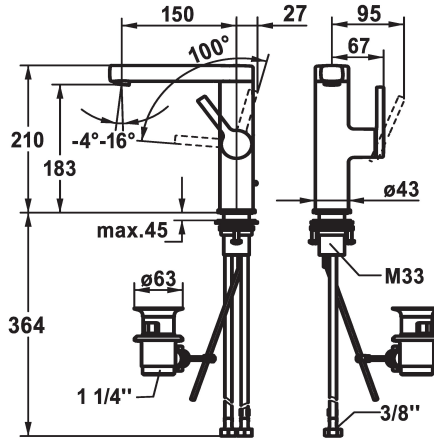

KWC AVA 2.0 Lever mixer - Basin

Modell-Linie: AVA 2.0 | 12.468.131.000FL
Umyvadlové armatury | Hydraulické armatury

KWC-No.

125096
chromeline, A 150, flexible connection hoses, with pop-up valve

125097
chromeline, A 150, flexible connection hoses, without pop-up valve

125098
chromeline, A 150, flexible connection hoses, with Push Open

- * Lever installation only possible on the right side
- Child safety: cold water flow in lever position towards the front
- * gap between wall and centre of mounting hole min. 27 mm
- * EcoProtect - water-saving device
- * Swivel spout 120°
- Neoperl® Perlator® SJR, swivelling jet regulator
- * OptimalSpace - ample space for washing or working
- * KWC cartridge S 25

ATT-KWC- ABLAUFGARNITUR

mit_Ablaufgarnitur

ohne_Ablaufgarnitur

mit_Push_open

- with ceramic discs
- flow rate and temperature continuously variable
- * Flexible connection hoses 3/8"
- * QuickInstallation - Fastening via threaded connection with locking screws
- * Mounting hole size 35 mm
- * Scope of delivery:
- KWC pop-up valve Z.538.581.000

Faucet_typ

Measure_Height

G_Acoustic group

Projection_A

EnergyLabelCH

ATT-KWC-MASS-WASSERAUSTRITT

Material

5 l/min (3 bar)