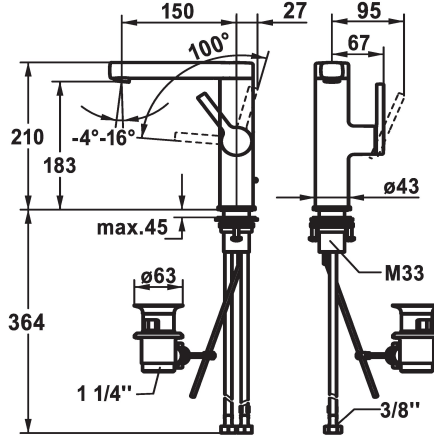

KWC AVA 2.0 Lever mixer - Basin

Modell-Linie: AVA 2.0 | 12.468.131.000FL
Taps | Manual taps

KWC-No.

125096
chromeline, A 150, flexible connection hoses, with pop-up valve

125097
chromeline, A 150, flexible connection hoses, without pop-up valve

125098
chromeline, A 150, flexible connection hoses, with Push Open

* Lever installation only possible on the right side
 - Child safety: cold water flow in lever position towards the front
 * gap between wall and centre of mounting hole min. 27 mm
 * EcoProtect - water-saving device
 * Swivel spout 120°
 - Neoperl® Perlator® SJR, swivelling jet regulator
 * OptimalSpace - ample space for washing or working
 * KWC cartridge S 25

Pop-up_valve

with pop-up valve

without pop-up valve

with Push open

- with ceramic discs
 - flow rate and temperature continuously variable
 * Flexible connection hoses 3/8"
 * QuickInstallation - Fastening via threaded connection with locking screws
 * Mounting hole size ø35 mm
 * Scope of delivery:
 - KWC pop-up valve Z.538.581.000

Technical Data

Flow rate
Pop-up_valve
Connection
Spout
Handling
Color code
Installation_type
Faucet_typ
Dimension Height
Acoustic group
Projection_A
Energy Label
Dimension Water outlet
material

5 l/min (3 bar)
with pop-up valve
Flexible connection hoses
swivel
side lever
chrome
Pillar installation
Basin1
210
Battery1
A 150
A
183
Brass