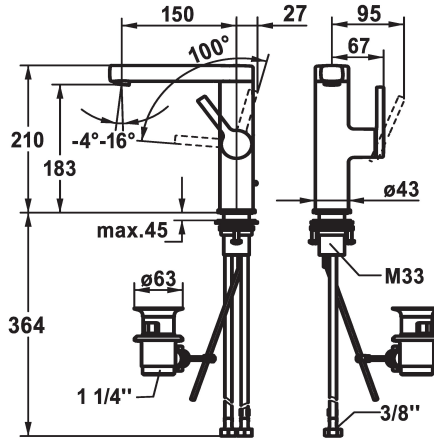

KWC AVA 2.0 Lever mixer - Basin

Modell-Linie: AVA 2.0 | 12.468.131.000FL
Hanat | Käsi­käyt­toiset hanat

KWC-No.

125096
chromeline, A 150, flexible connection hoses, with pop-up valve

125097
chromeline, A 150, flexible connection hoses, without pop-up valve

125098
chromeline, A 150, flexible connection hoses, with Push Open

- * Lever installation only possible on the right side
- Child safety: cold water flow in lever position towards the front
- * gap between wall and centre of mounting hole min. 27 mm
- * EcoProtect - water-saving device
- * Swivel spout 120°
- Neoperl® Perlator® SJR, swivelling jet regulator
- * OptimalSpace - ample space for washing or working
- * KWC cartridge S 25

ATT-KWC- ABLAUFGARNITUR

mit_Ablaufgarnitur

ohne_Ablaufgarnitur

mit_Push_open

- with ceramic discs
- flow rate and temperature continuously variable
- * Flexible connection hoses 3/8"
- * QuickInstallation - Fastening via threaded connection with locking screws
- * Mounting hole size ø35 mm
- * Scope of delivery:
 - KWC pop-up valve Z.538.581.000

5 l/min (3 bar)

mit_Ablaufgarnitur

Flexible_Anschluss­schläuche

schwenkbar

seitenbedient

chromeline

Standmontage

01