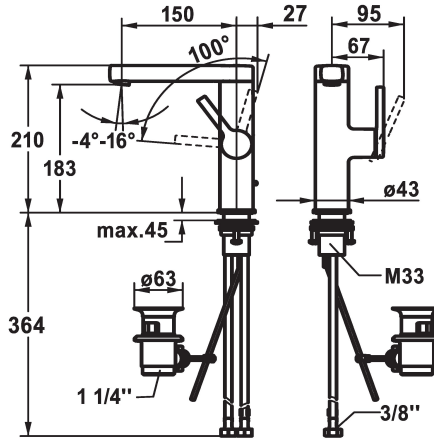

KWC AVA 2.0 Lever mixer - Basin

Modell-Linie: AVA 2.0 | 12.468.131.000FL
Armatura umywalkowa | Armatura jednouchwytywa

KWC-No.

125096
chromeline, A 150, flexible connection hoses, with pop-up valve

125097
chromeline, A 150, flexible connection hoses, without pop-up valve

125098
chromeline, A 150, flexible connection hoses, with Push Open

- * Lever installation only possible on the right side
- Child safety: cold water flow in lever position towards the front
- * gap between wall and centre of mounting hole min. 27 mm
- * EcoProtect - water-saving device
- * Swivel spout 120°
- Neoperl® Perlator® SJR, swivelling jet regulator
- * OptimalSpace - ample space for washing or working
- * KWC cartridge S 25

ATT-KWC- ABLAUFGARNITUR

mit_Ablaufgarnitur

ohne_Ablaufgarnitur

mit_Push_open

- with ceramic discs
- flow rate and temperature continuously variable
- * Flexible connection hoses 3/8"
- * QuickInstallation - Fastening via threaded connection with locking screws
- * Mounting hole size ø35 mm
- * Scope of delivery:
- KWC pop-up valve Z.538.581.000

Dane techniczne

A_Spout_Spray	5 l/min (3 bar)
ATT-KWC-ABLAUFGARNITUR	mit_Ablaufgarnitur
Connection	Flexible_Anschlusschläuche
ATT-KWC-AUSLAUF	schwenkbar
Handling	seitenbedient
ATT-KWC-FARBCODE	chromeline
Installation_type	Standmontage
Faucet_typ	01
Dimension Height	210
G_Acoustic group	1
Projection_A	A150
EnergyLabelCH	A
ATT-KWC-MASS-WASSERAUSTRITT	183
Material	Mosiqdz