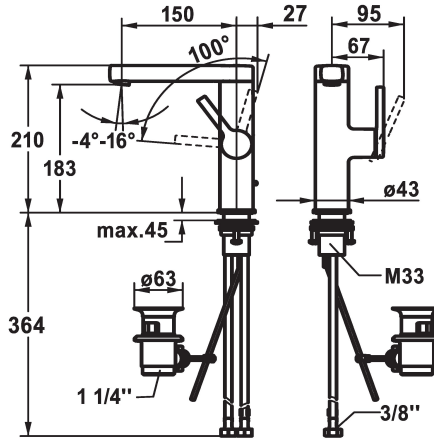

KWC AVA 2.0 Lever mixer - Basin

Modell-Linie: AVA 2.0 | 12.468.131.000FL
Kranar | Hydraulické armatury

KWC-No.

125096
chromeline, A 150, flexible connection hoses, with pop-up valve

125097
chromeline, A 150, flexible connection hoses, without pop-up valve

125098
chromeline, A 150, flexible connection hoses, with Push Open

- * Lever installation only possible on the right side
- Child safety: cold water flow in lever position towards the front
- * gap between wall and centre of mounting hole min. 27 mm
- * EcoProtect - water-saving device
- * Swivel spout 120°
- Neoperl® Perlator® SJR, swivelling jet regulator
- * OptimalSpace - ample space for washing or working
- * KWC cartridge S 25

ATT-KWC- ABLAUFGARNITUR

mit_Ablaufgarnitur

ohne_Ablaufgarnitur

mit_Push_open

- with ceramic discs
- flow rate and temperature continuously variable
- * Flexible connection hoses 3/8"
- * QuickInstallation - Fastening via threaded connection with locking screws
- * Mounting hole size ø35 mm
- * Scope of delivery:
- KWC pop-up valve Z.538.581.000

Faucet_typ

Measure_Height

G_Acoustic group

Projection_A

EnergyLabelCH

ATT-KWC-MASS-WASSERAUSTRITT

Material

5 l/min (3 bar)