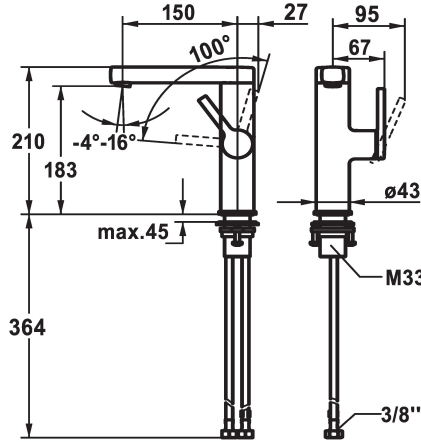

KWC AVA 2.0 Lever mixer - Basin

Modell-Linie: AVA 2.0 | 12.468.141.000FL
Hanat | Käsikäyttöiset hanat

KWC-No.

125096
chromeline, A 150, flexible connection hoses, with pop-up valve

125097
chromeline, A 150, flexible connection hoses, without pop-up valve

125098
chromeline, A 150, flexible connection hoses, with Push Open

- * Lever installation only possible on the right side
- Child safety: cold water flow in lever position towards the front
- * gap between wall and centre of mounting hole min. 27 mm
- * EcoProtect - water-saving device
- * Swivel spout 120°
- Neoperl® Perlator® SJR, swivelling jet regulator
- * OptimalSpace - ample space for washing or working

ATT-KWC- ABLAUFGARNITUR

mit_Ablaufgarnitur

ohne_Ablaufgarnitur

mit_Push_open

- * KWC cartridge S 25
- with ceramic discs
- flow rate and temperature continuously variable
- * Flexible connection hoses 3/8"
- * QuickInstallation - Fastening via threaded connection with locking screws
- * Mounting hole size ø35 mm

5 l/min (3 bar)

ohne_Ablaufgarnitur

Flexible_Anschlusschläuche

schwenkbar

seitenbedient

chromeline

Standmontage

01