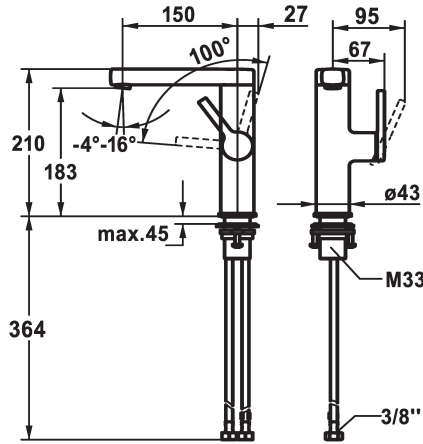

KWC AVA 2.0 Lever mixer - Basin

Modell-Linie: AVA 2.0 | 12.468.141.000FL
Armatura umywalkowa | Armatura jednouchwytywa

KWC-No.

125096
chromeline, A 150, flexible connection hoses, with pop-up valve

125097
chromeline, A 150, flexible connection hoses, without pop-up valve

125098
chromeline, A 150, flexible connection hoses, with Push Open

- * Lever installation only possible on the right side
- Child safety: cold water flow in lever position towards the front
- * gap between wall and centre of mounting hole min. 27 mm
- * EcoProtect - water-saving device
- * Swivel spout 120°
- Neoperl® Perlator® SJR, swivelling jet regulator
- * OptimalSpace - ample space for washing or working

ATT-KWC- ABLAUFGARNITUR

mit_Ablaufgarnitur

ohne_Ablaufgarnitur

mit_Push_open

- * KWC cartridge S 25
- with ceramic discs
- flow rate and temperature continuously variable
- * Flexible connection hoses 3/8"
- * QuickInstallation - Fastening via threaded connection with locking screws
- * Mounting hole size ø35 mm

Faucet_typ

Dimension Height

G_Acoustic_group

Projection_A

EnergyLabelCH

ATT-KWC-MASS-WASSERAUSTRITT

Material

5 l/min (3 bar)