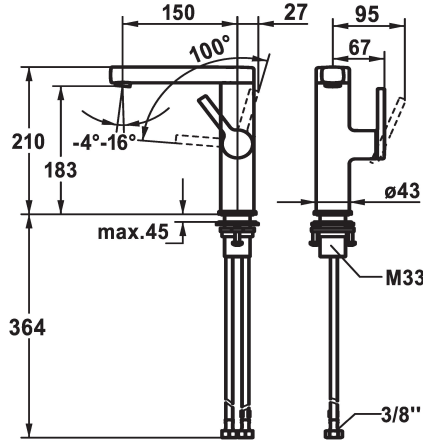

KWC AVA 2.0 Lever mixer - Basin

Modell-Linie: AVA 2.0 | 12.468.141.000FL
Kranar | Hydraulické armatury

KWC-No.

125096
chromeline, A 150, flexible connection hoses, with pop-up valve

125097
chromeline, A 150, flexible connection hoses, without pop-up valve

125098
chromeline, A 150, flexible connection hoses, with Push Open

- * Lever installation only possible on the right side
- Child safety: cold water flow in lever position towards the front
- * gap between wall and centre of mounting hole min. 27 mm
- * EcoProtect - water-saving device
- * Swivel spout 120°
- Neoperl® Perlator® SJR, swivelling jet regulator
- * OptimalSpace - ample space for washing or working

ATT-KWC- ABLAUFGARNITUR

mit_Ablaufgarnitur

ohne_Ablaufgarnitur

mit_Push_open

- * KWC cartridge S 25
- with ceramic discs
- flow rate and temperature continuously variable
- * Flexible connection hoses 3/8"
- * QuickInstallation - Fastening via threaded connection with locking screws
- * Mounting hole size ø35 mm

Technical Data

A_Spout_Spray

5 l/min (3 bar)

ATT-KWC-ABLAUFGARNITUR

ohne_Ablaufgarnitur

Connection

Flexible_Anschlusschläuche

ATT-KWC-AUSLAUF