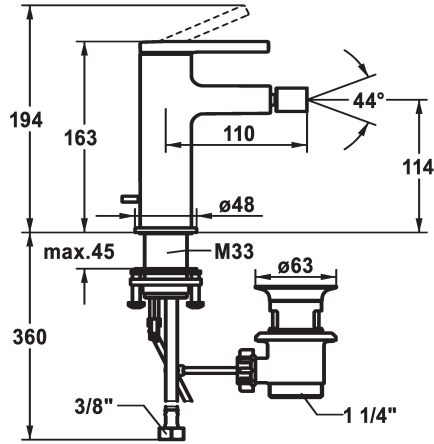

## KWC AVA 2.0 Lever mixer - Bidet

Modell-Linie: AVA 2.0 | 13.461.041.000FL  
Umyvadlové armatury | Hydraulické armatury

### KWC-No.

**125103**

chromeline, A 110, flexible connection hoses, with pop-up valve

- \* Fixed spout
- ball joint aerator Neoperl® Caché®
- \* KWC cartridge S 25
- with ceramic discs
- flow rate and temperature continuously variable
- \* Flexible connection hoses 3/8"

- \* QuickInstallation - Fastening via threaded connection with locking screws
- \* Mounting hole size ø35 mm
- \* Scope of delivery:
- KWC pop-up valve Z.538.581.000

### Technické údaje

A_Spout_Spray
ATT-KWC-ABLAUFGARNITUR
Connection
ATT-KWC-AUSLAUF
Handling
ATT-KWC-FARBCODE
Installation_type
Faucet_typ
Measure_Height
G_Acoustic_group
Projection_A
EnergyLabelCH
ATT-KWC-MASS-WASSERAUSTRITT
Materiál