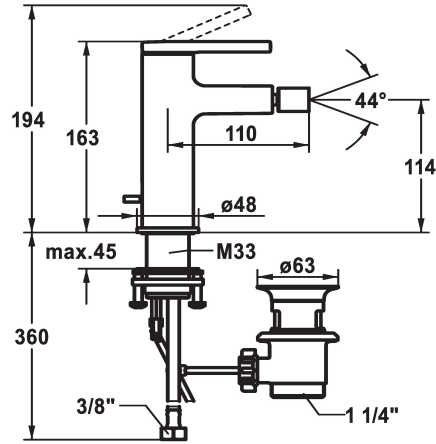

KWC AVA 2.0 Lever mixer - Bidet

Modell-Linie: AVA 2.0 | 13.461.041.000FL
Taps | Manual taps

KWC-No.

125103
chromeline, A 110, flexible connection hoses, with pop-up valve

- * Fixed spout
 - ball joint aerator Neoperl® Caché®
- * KWC cartridge S 25
 - with ceramic discs
 - flow rate and temperature continuously variable
- * Flexible connection hoses 3/8"

- * QuickInstallation - Fastening via threaded connection with locking screws
- * Mounting hole size ø35 mm
- * Scope of delivery:
 - KWC pop-up valve Z.538.581.000

Technical Data

Flow rate
Pop-up_valve
Connection
Spout
Handling
Color code
Installation_type
Faucet_typ
Dimension Height
Acoustic group
Projection_A
Energy Label
Dimension Water outlet
material

7.5 l/min (3 bar)
with pop-up valve
Flexible connection hoses
fixed
top lever
chrome
Pillar installation
Faucet
163
Battery1
A 110
B
114
Brass