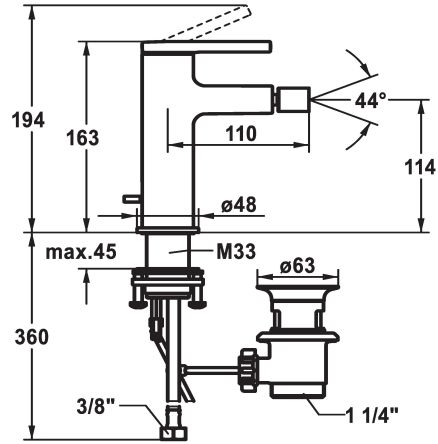

## KWC AVA 2.0 Lever mixer - Bidet

Modell-Linie: AVA 2.0 | 13.461.041.000FL  
Taps | Manual taps

### KWC-No.

**125103**

chromeline, A 110, flexible connection hoses, with pop-up valve

- \* Fixed spout
  - ball joint aerator Neoperl® Caché®
- \* KWC cartridge S 25
  - with ceramic discs
  - flow rate and temperature continuously variable
- \* Flexible connection hoses 3/8"

- \* QuickInstallation - Fastening via threaded connection with locking screws
- \* Mounting hole size ø35 mm
- \* Scope of delivery:
  - KWC pop-up valve Z.538.581.000

### Technical Data

Flow rate
pop-up assembly
Connection
Spout
Handling
Color code
Installation type
Faucet_typ
Dimension Height
Acoustic group
Projection A
Energy label
Dimension Water outlet
material

7.5 l/min (3 bar)
with pop-up valve
Flexible connection hoses
fixed
top lever
chromeline
Pillar installation
Faucet
163
yes
A 110
B
114
Brass