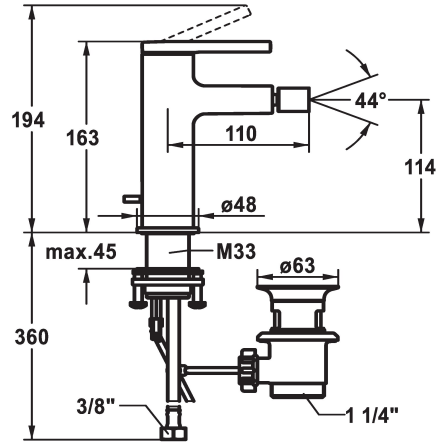

KWC AVA 2.0 Lever mixer - Bidet

Modell-Linie: AVA 2.0 | 13.461.041.000FL
Taps | Manual taps

KWC-No.

125103

chromeline, A 110, flexible connection hoses, with pop-up valve

- * Fixed spout
 - ball joint aerator Neoperl® Caché®
- * KWC cartridge S 25
 - with ceramic discs
 - flow rate and temperature continuously variable
- * Flexible connection hoses 3/8"

- * QuickInstallation - Fastening via threaded connection with locking screws
- * Mounting hole size ø35 mm
- * Scope of delivery:
 - KWC pop-up valve Z.538.581.000

Technical Data

Flow rate
pop-up valve
Connection
Spout
Handling
Color code
Installation type
Faucet_typ
Measure Height
Acoustic group
Projection A
Energy label
Dimension Water outlet
material

7.5 l/min (3 bar)
with pop-up valve
Flexible connection hoses
fixed
top lever
chromeline
Pillar installation
Faucet
163
yes
A 110
B
114
Brass