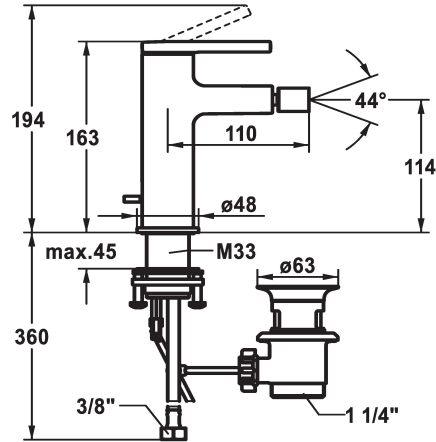

KWC AVA 2.0 Lever mixer - Bidet

Modell-Linie: AVA 2.0 | 13.461.041.000FL
Hanat | Käsi käyttöiset hanat

KWC-No.

125103

chromeline, A 110, flexible connection hoses, with pop-up valve

- * Fixed spout
- ball joint aerator Neoperl® Caché®
- * KWC cartridge S 25
- with ceramic discs
- flow rate and temperature continuously variable
- * Flexible connection hoses 3/8"

- * QuickInstallation - Fastening via threaded connection with locking screws
- * Mounting hole size ø35 mm
- * Scope of delivery:
- KWC pop-up valve Z.538.581.000

Tekniset tiedot

A_Spout_Spray
ATT-KWC-ABLAUFGARNITUR
Connection
Spout
Handling
ATT-KWC-FARBCODE
Installation_type
Faucet_typ
Measure_Height
G_Acoustic group
Projection_A
EnergyLabelCH
ATT-KWC-MASS-WASSERAUSTRITT
Materiaali
lviCode

7.5 l/min (3 bar)
mit_Ablaufgarnitur
Flexible_Anschlusschläuche
Kiinnitetty
topbedient
chromeline
Standmontage
01
163
yes
A110
B
114
Messinki
0