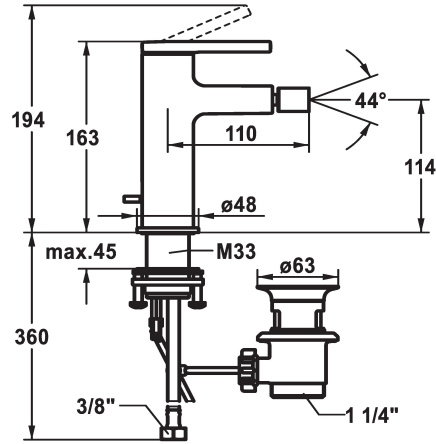

KWC AVA 2.0 Lever mixer - Bidet

Modell-Linie: AVA 2.0 | 13.461.041.000FL
Armatura umywalkowa | Armatura jednouchwytowa

KWC-No.

125103

chromeline, A 110, flexible connection hoses, with pop-up valve

- * Fixed spout
- ball joint aerator Neoperl® Caché®
- * KWC cartridge S 25
- with ceramic discs
- flow rate and temperature continuously variable
- * Flexible connection hoses 3/8"

- * QuickInstallation - Fastening via threaded connection with locking screws
- * Mounting hole size ø35 mm
- * Scope of delivery:
- KWC pop-up valve Z.538.581.000

Dane techniczne

A_Spout_Spray
ATT-KWC-ABLAUFGARNITUR
Connection
ATT-KWC-AUSLAUF
Handling
ATT-KWC-FARBCODE
Installation_type
Faucet_typ
Dimension Height
G_Acoustic group
Projection_A
EnergyLabelCH
ATT-KWC-MASS-WASSERAUSTRITT
Material

7.5 l/min (3 bar)
mit_Ablaufgarnitur
Flexible_Anschlusschläuche
fest
topbedient
chromeline
Standmontage
01
163
1
A110
B
114
Mosiqdz