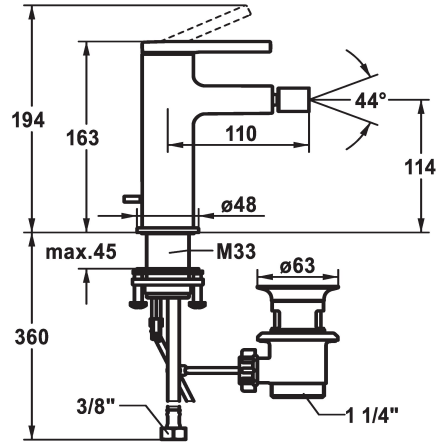

## KWC AVA 2.0 Lever mixer - Bidet

Modell-Linie: AVA 2.0 | 13.461.041.000FL  
Kranar | Hydraulické armatúry

### KWC-No.

**125103**  
chromeline, A 110, flexible connection hoses, with pop-up valve

- \* Fixed spout
- ball joint aerator Neoperl® Caché®
- \* KWC cartridge S 25
- with ceramic discs
- flow rate and temperature continuously variable
- \* Flexible connection hoses 3/8"

- \* QuickInstallation - Fastening via threaded connection with locking screws
- \* Mounting hole size ø35 mm
- \* Scope of delivery:
- KWC pop-up valve Z.538.581.000

### Technical Data

A_Spout_Spray
ATT-KWC-ABLAUFGARNITUR
Connection
ATT-KWC-AUSLAUF
Handling
ATT-KWC-FARBCODE
Installation_type
Faucet_typ
Measure_Height
G_Acoustic group
Projection_A
EnergyLabelCH
ATT-KWC-MASS-WASSERAUSTRITT
Material