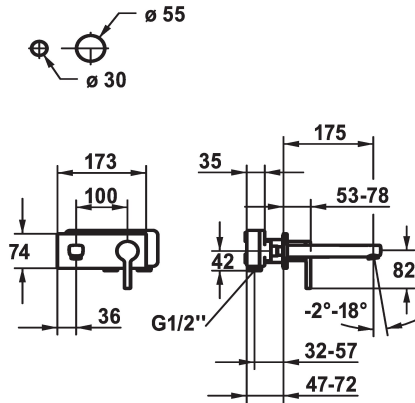

KWC AVA 2.0 Trim kit - Lever mixer - Basin

Modell-Linie: AVA 2.0 | 11.462.033.000
Kranar | Hydraulické armatúry

KWC-No.

125105
chromeline, A 175, Trim kit

125106
chromeline, A 225, Trim kit

Projection_A

A175

A225

- * Fixed spout
- Neoperl® Perlator® SSR, swivelling jet regulator
- * OptimalSpace - ample space for washing or working
- * KWC cartridge M 35 H
- with ceramic discs

- flow rate and temperature continuously variable
- * To be ordered separately:
- Unit for concealed installation ½" 39.001.402.000
- * To be ordered separately (optional or if necessary):
- Extension set 20 mm Z.536.333

Technical Data

A_Spout_Spray

5 l/min (3 bar)

ATT-KWC-AUSLAUF

fest

Diameter

173x74

Handling