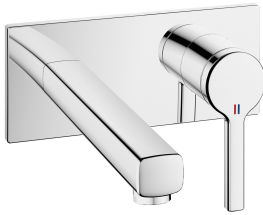

KWC AVA 2.0 Trim kit - Lever mixer - Basin

Modell-Linie: AVA 2.0 | 11.462.033.000
Kranar | Hydraulické armatúry

KWC-No.

125105
chromeline, A 175, Trim kit

125106
chromeline, A 225, Trim kit

Projection_A

A175

A225

- * Fixed spout
- Neoperl® Perlator® SSR, swivelling jet regulator
- * OptimalSpace - ample space for washing or working
- * KWC cartridge M 35 H
- with ceramic discs

- flow rate and temperature continuously variable
- * To be ordered separately:
- Unit for concealed installation ½" 39.001.402.000
- * To be ordered separately (optional or if necessary):
- Extension set 20 mm Z.536.333

Technical Data

A_Spout_Spray

5 l/min (3 bar)

ATT-KWC-AUSLAUF

fest

Diameter

173x74

Handling

frontbedient

ATT-KWC-FARBCODE

chromeline

Installation_type

Väggmontering

Faucet_typ

01

G_Acoustic group