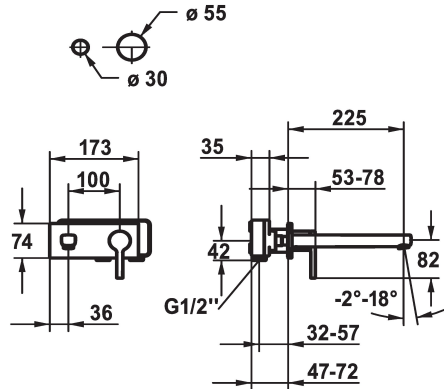

## KWC AVA 2.0 Trim kit - Lever mixer - Basin

Modell-Linie: AVA 2.0 | 11.462.034.000  
Umyvadlové armatury | Hydraulické armatury

### KWC-No.

**125105**  
chromeline, A 175, Trim kit

**125106**  
chromeline, A 225, Trim kit

### Projection\_A

A175

A225

- \* Fixed spout
- Neoperl® Perlator® SSR, swivelling jet regulator
- \* OptimalSpace - ample space for washing or working
- \* KWC cartridge M 35 H
- with ceramic discs

- flow rate and temperature continuously variable
- \* To be ordered separately:
- Unit for concealed installation ½" 39.001.402.000
- \* To be ordered separately (optional or if necessary):
- Extension set 20 mm Z.536.333

### Technické údaje

A\_Spout\_Spray

5 l/min (3 bar)

ATT-KWC-AUSLAUF

fixovaná

ATT-KWC-DURCHMESSER

173x74

Handling