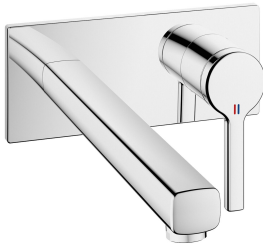

## KWC AVA 2.0 Trim kit - Lever mixer - Basin

Modell-Linie: AVA 2.0 | 11.462.034.000  
Umyvadlové armatury | Hydraulické armatury

### KWC-No.

**125105**  
chromeline, A 175, Trim kit

**125106**  
chromeline, A 225, Trim kit

### Projection\_A

A175

A225

- \* Fixed spout
- Neoperl® Perlator® SSR, swivelling jet regulator
- \* OptimalSpace - ample space for washing or working
- \* KWC cartridge M 35 H
- with ceramic discs

- flow rate and temperature continuously variable
- \* To be ordered separately:
- Unit for concealed installation ½" 39.001.402.000
- \* To be ordered separately (optional or if necessary):
- Extension set 20 mm Z.536.333

### Technické údaje

A\_Spout\_Spray

5 l/min (3 bar)

ATT-KWC-AUSLAUF

fixovaná

ATT-KWC-DURCHMESSER

173x74

Handling