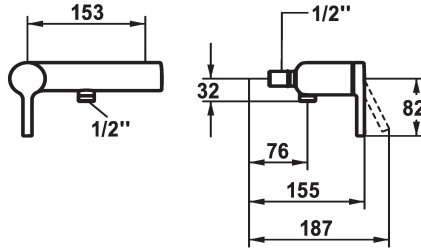

KWC AVA 2.0 Lever mixer

Modell-Linie: AVA 2.0 | 21.462.010.0000G
Showers | Manual shower

KWC-No.

125122

125123

Shower_set

without shower head, hose

without connections

Technical Data

Spray outlet: Flow rate

13 l/min (3 bar)

Connection

without connections

Shower_set

without shower head, hose

Handling

front lever

Color code

chrome

Installation_type

Wall mounted

Faucet_typ

Lever mixer

Dimension Height

20

G_Acoustic group_Shower_outlet

II

Energy Label

C

Connection measure

153

material