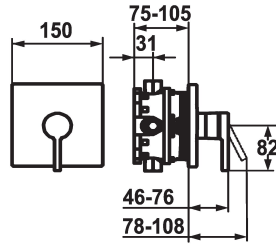

KWC AVA 2.0 Trim kit - Lever mixer - Shower

Modell-Linie: AVA 2.0 | 21.464.500.000
Sprchové armatury | Hydraulické sprchy

KWC-No.

125126
chromeline, Trim kit

- * Trim kit with function unit
- * Outflow top or below
- * KWC cartridge M 35 H
- with ceramic discs
- flow rate and temperature continuously variable
- * Scope of delivery:

- Function unit, lever, cap, sleeve, cover plate, holder for escutcheon
- Fastening of the cover plate without screws
- * To be ordered separately:
- Unit for concealed installation KWC BLUEBOX®
- 1/2", without shut-off valve, 39.999.900.931
- 3/4" (1/2"), with shut-off valve, 39.999.910.931

Technické údaje

ATT-KWC-A_ABGANG_UP

19 l/min (3 bar)

ATT-KWC-DURCHMESSER

150x150

Handling

frontbedient

ATT-KWC-FARBCODE