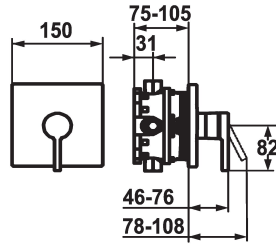

KWC AVA 2.0 Trim kit - Lever mixer - Shower

Modell-Linie: AVA 2.0 | 21.464.500.000
Showers | Manual shower

KWC-No.

125126
chromeline, Trim kit

- * Trim kit with function unit
- * Outflow top or below
- * KWC cartridge M 35 H
- with ceramic discs
- flow rate and temperature continuously variable
- * Scope of delivery:

- Function unit, lever, cap, sleeve, cover plate, holder for escutcheon
- Fastening of the cover plate without screws
- * To be ordered separately:
- Unit for concealed installation KWC BLUEBOX®
- 1/2", without shut-off valve, 39.999.900.931
- 3/4" (1/2"), with shut-off valve, 39.999.910.931

Technical Data

Flow rate
Diameter
Handling
Color code
Installation type
Faucet_typ
Acoustic group
Concealed unit
Energy label
material

19 l/min (3 bar)
150 x 150
front lever
chromeline
Wall mounted
Faucet
yes
Trim kit
C
Brass

537594

KWC AVA 2.0 Trim kit - Lever mixer - Shower

Modell-Linie: AVA 2.0 | 21.464.500.000
Showers | Manual shower

Z.537.595

Z.537.953

Z.537.593

Z.537.594

BLUEBOX Excutechon extension