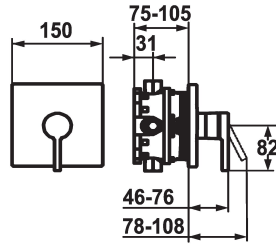

KWC AVA 2.0 Trim kit - Lever mixer - Shower

Modell-Linie: AVA 2.0 | 21.464.500.000
Suihkut ja suihkupaneelit | Manuaali suihkut

KWC-No.

125126
chromeline, Trim kit

- * Trim kit with function unit
- * Outflow top or below
- * KWC cartridge M 35 H
- with ceramic discs
- flow rate and temperature continuously variable
- * Scope of delivery:

- Function unit, lever, cap, sleeve, cover plate, holder for escutcheon
- Fastening of the cover plate without screws
- * To be ordered separately:
- Unit for concealed installation KWC BLUEBOX®
- 1/2", without shut-off valve, 39.999.900.931
- 3/4" (1/2"), with shut-off valve, 39.999.910.931

Tekniset tiedot

ATT-KWC-A_ABGANG_UP

19 l/min (3 bar)

Halkaisija

150x150

Handling

frontbedient

ATT-KWC-FARBCODE