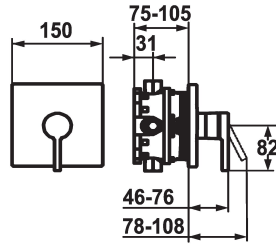

KWC AVA 2.0 Trim kit - Lever mixer - Shower

Modell-Linie: AVA 2.0 | 21.464.500.000
Duschar | Hydraulické sprchy

KWC-No.

125126
chromeline, Trim kit

- * Trim kit with function unit
- * Outflow top or below
- * KWC cartridge M 35 H
- with ceramic discs
- flow rate and temperature continuously variable
- * Scope of delivery:

- Function unit, lever, cap, sleeve, cover plate, holder for escutcheon
- Fastening of the cover plate without screws
- * To be ordered separately:
- Unit for concealed installation KWC BLUEBOX®
- 1/2", without shut-off valve, 39.999.900.931
- 3/4" (1/2"), with shut-off valve, 39.999.910.931

Technical Data

ATT-KWC-A_ABGANG_UP

19 l/min (3 bar)

Diameter

150x150

Handling

frontbedient

ATT-KWC-FARBCODE