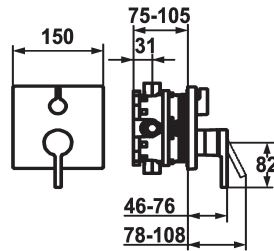

KWC AVA 2.0 Trim kit - Lever mixer - Tub

Modell-Linie: AVA 2.0 | 20.464.500.000
Sprchové armatury | Vanové armatury

KWC-No.

125128
chromeline, Trim kit

125130
chromeline, Trim kit, with vacuum breaker

- * Trim kit with function unit
- * Outflow top and below
- * Turning handle for diverter
- * KWC cartridge M 35 H
- with ceramic discs
- flow rate and temperature continuously variable
- * Scope of delivery:

ATT-KWC-UNTERPUTZ

FM-Set

FM-Set mit SI

- Function unit, lever, cap, sleeve, cover plate, holder for escutcheon, diverter
- Fastening of the cover plate without screws
- * To be ordered separately:
- Unit for concealed installation KWC BLUEBOX®
- 1/2", without shut-off valve, 39.999.900.931
- 3/4" (1/2"), with shut-off valve, 39.999.910.931

ATT-KWC-UNTERPUTZ

EnergyLabelCH

Materiál

19 l/min (3 bar)

150x150

frontbedient

chromeline

montáž na stěnu