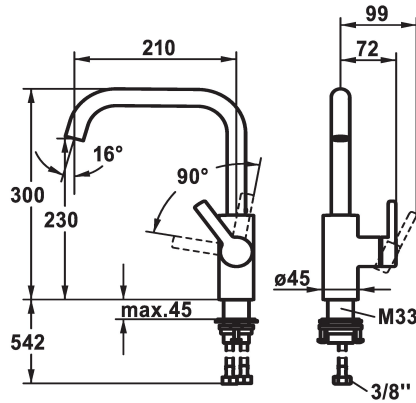

## KWC LUNA E Lever mixer - Kitchen

Modell-Linie: LUNA E | 10.441.013.000FL  
Hanat | Käsikäyttöiset hanat

### ATT-KWC-FARBCODE

chromeline

matt black

- \* Lever mixer
- \* Lever installation only possible on the right side
- Child safety: cold water flow in lever position towards the front
- \* gap between wall and centre of mounting hole min. 25 mm
- \* SwivelStop - swivel spout 360°, limitable to 150°
- Neoperl® Caché®
- \* KWC cartridge M 35 S

- with ceramic discs
- flow rate and temperature continuously variable
- \* Flexible connection hoses 3/8"
- \* QuickInstallation - Fastening via threaded connection with locking screws
- \* Mounting hole size ø35 mm

Measure\_Height

G\_Acoustic group

Projection\_A

EnergyLabelCH

ATT-KWC-MASS-WASSERAUSTRITT

Materiaali

IviCode

12 l/min (3 bar)