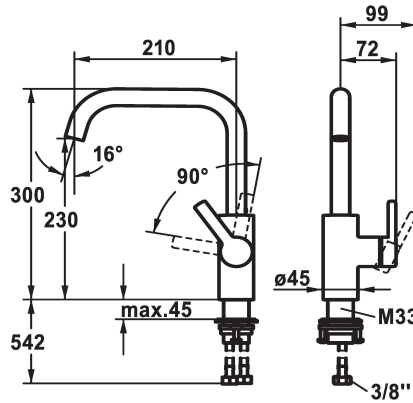

KWC LUNA E Lever mixer - Kitchen

Modell-Linie: LUNA E | 10.441.013.000FL
Armatura umywalkowa | Armatura jednouchwytywa

KWC-No.

125131
chromeline, A210

125132
matt black, A210

ATT-KWC-FARBCODE

chromeline

matt black

- Lever mixer
- Lever installation only possible on the right side
- Child safety: cold water flow in lever position towards the front
- gap between wall and centre of mounting hole min. 25 mm
- SwivelStop - swivel spout 360°, limitable to 150°
- Neoperl® Caché®
- KWC cartridge M 35 S

- with ceramic discs
- flow rate and temperature continuously variable
- Flexible connection hoses 3/8"
- QuickInstallation - Fastening via threaded connection with locking screws
- Mounting hole size ø35 mm

Dane techniczne

A_Spout_Spray

Connection

ATT-KWC-AUSLAUF

Handling

ATT-KWC-FARBCODE

Installation_type

Faucet_typ

Dimension Height

G_Acoustic group

Projection_A

EnergyLabelCH

ATT-KWC-MASS-WASSERAUSTRITT

Materiał

12 l/min (3 bar)

Flexible_Anschlusschläuche

schwenkbar

seitenbedient

chromeline

Standmontage

Hebelmischer

300

I

A210

B

230

Mosiądz

Części zamienne