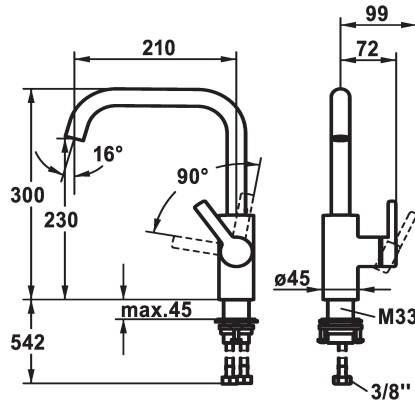

KWC LUNA E Lever mixer - Kitchen

Modell-Linie: LUNA E | 10.441.013.176FL
Armatura umywalkowa | Armatura jednouchwytywa

KWC-No.

125131
chromeline, A210

125132
matt black, A210

ATT-KWC-FARBCODE

chromeline

matt black

- Lever mixer
- Lever installation only possible on the right side
- Child safety: cold water flow in lever position towards the front
- gap between wall and centre of mounting hole min. 25 mm
- SwivelStop - swivel spout 360°, limitable to 150°
- Neoperl® Caché®
- KWC cartridge M 35 S

- with ceramic discs
- flow rate and temperature continuously variable
- Flexible connection hoses 3/8"
- QuickInstallation - Fastening via threaded connection with locking screws
- Mounting hole size ø35 mm

Dane techniczne

A_Spout_Spray
Connection
ATT-KWC-AUSLAUF
Handling
ATT-KWC-FARBCODE
Installation_type
Faucet_typ
Dimension Height
G_Acoustic group
Projection_A
EnergyLabelCH
ATT-KWC-MASS-WASSERAUSTRITT
Materiał

12 l/min (3 bar)
Flexible_Anschlusschläuche
schwenkbar
seitenbedient
matt black
Standmontage
Hebelmischer
300
I
A210
B
230
Mosiądz

Części zamienne