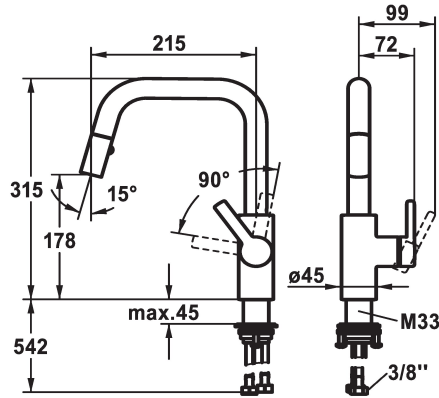

## KWC LUNA E Lever mixer - Kitchen

Modell-Linie: LUNA E | 10.441.004.000FL  
Umyvadlové armatury | Hydraulické armatury

### ATT-KWC-FARBCODE

chromeline

matt black

- \* Lever mixer
- \* Lever installation only possible on the right side
- Child safety: cold water flow in lever position towards the front
- \* gap between wall and centre of mounting hole min. 25 mm
- \* TouchProtect - anti-scald protection thanks to the "double skin" principle
- \* Pull-out spray
- Neoperl® Cascade®
- PowerClean - needle spray mode, with automatic diverter reset
- up to 400 mm pull-out length

- black fabric hose
- QuickConnect - Simple hose connection system
- \* SwivelStop - hose guide, swivelling 360°, limitable to 150°
- \* KWC cartridge M 35 S
- with ceramic discs
- flow rate and temperature continuously variable
- \* Flexible connection hoses 3/8"
- \* QuickInstallation - Fastening via threaded connection with locking screws
- \* Mounting hole size ø35 mm

Standmontage

Faucet\_typ

Hebelmischer

Measure\_Height

315

G\_Acoustic group

I

Projection\_A