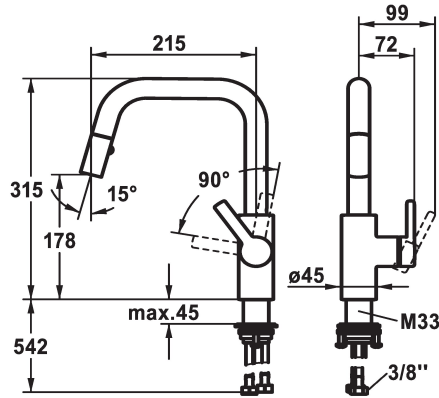

KWC LUNA E Lever mixer - Kitchen

Modell-Linie: LUNA E | 10.441.004.000FL
Hanat | Käsi käyttöiset hanat

KWC-No.

125133
chromeline, A215

125134
matt black, A215

ATT-KWC-FARBCODE

chromeline

matt black

- * Lever mixer
- * Lever installation only possible on the right side
- Child safety: cold water flow in lever position towards the front
- * gap between wall and centre of mounting hole min. 25 mm
- * TouchProtect - anti-scald protection thanks to the "double skin" principle
- * Pull-out spray
- Neoperl® Cascade®
- PowerClean - needle spray mode, with automatic diverter reset
- up to 400 mm pull-out length

- black fabric hose
- QuickConnect - Simple hose connection system
- * SwivelStop - hose guide, swivelling 360°, limitable to 150°
- * KWC cartridge M 35 S
- with ceramic discs
- flow rate and temperature continuously variable
- * Flexible connection hoses 3/8"
- * QuickInstallation - Fastening via threaded connection with locking screws
- * Mounting hole size ø35 mm

Tekniset tiedot

ATT-KWC-A_AUSZUGBRAUSE_SIEB

8 l/min (3 bar)

ATT-KWC-A_AUSZUGBRAUSE_NORMAL

8 l/min (3 bar)

Connection

Flexible_Anschluss-schläuche

Spout