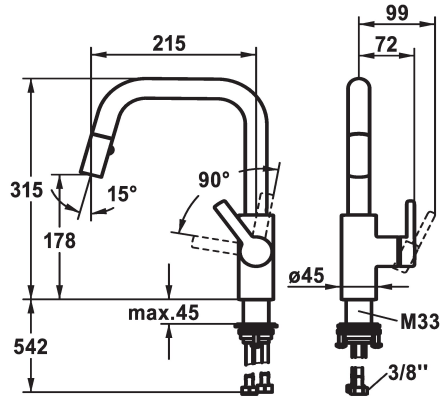

## KWC LUNA E Lever mixer - Kitchen

Modell-Linie: LUNA E | 10.441.004.000FL  
Armatura umywalkowa | Armatura jednouchwytywa

### ATT-KWC-FARBCODE

chromeline

matt black

- \* Lever mixer
- \* Lever installation only possible on the right side
- Child safety: cold water flow in lever position towards the front
- \* gap between wall and centre of mounting hole min. 25 mm
- \* TouchProtect - anti-scald protection thanks to the "double skin" principle
- \* Pull-out spray
- Neoperl® Cascade®
- PowerClean - needle spray mode, with automatic diverter reset
- up to 400 mm pull-out length

- black fabric hose
- QuickConnect - Simple hose connection system
- \* SwivelStop - hose guide, swivelling 360°, limitable to 150°
- \* KWC cartridge M 35 S
- with ceramic discs
- flow rate and temperature continuously variable
- \* Flexible connection hoses 3/8"
- \* QuickInstallation - Fastening via threaded connection with locking screws
- \* Mounting hole size ø35 mm

Standmontage

Faucet\_typ

Hebelmischer

Dimension Height

315

G\_Acoustic group

I

Projection\_A