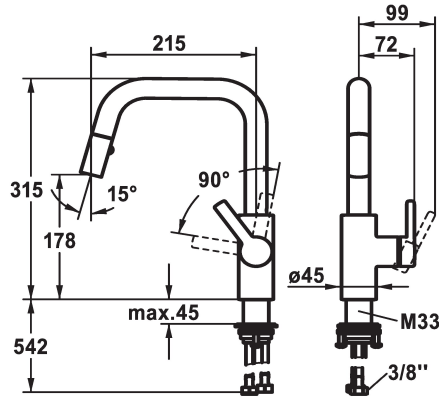

## KWC LUNA E Lever mixer - Kitchen

Modell-Linie: LUNA E | 10.441.004.176FL  
Umyvadlové armatury | Hydraulické armatury

### ATT-KWC-FARBCODE

chromeline

matt black

- \* Lever mixer
- \* Lever installation only possible on the right side
- Child safety: cold water flow in lever position towards the front
- \* gap between wall and centre of mounting hole min. 25 mm
- \* TouchProtect - anti-scald protection thanks to the "double skin" principle
- \* Pull-out spray
- Neoperl® Cascade®
- PowerClean - needle spray mode, with automatic diverter reset
- up to 400 mm pull-out length

- black fabric hose
- QuickConnect - Simple hose connection system
- \* SwivelStop - hose guide, swivelling 360°, limitable to 150°
- \* KWC cartridge M 35 S
- with ceramic discs
- flow rate and temperature continuously variable
- \* Flexible connection hoses 3/8"
- \* QuickInstallation - Fastening via threaded connection with locking screws
- \* Mounting hole size ø35 mm

Standmontage

Faucet\_typ

Hebelmischer

Measure\_Height

315

G\_Acoustic group

I

Projection\_A