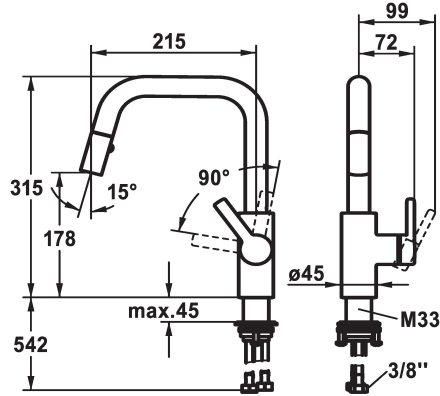

KWC LUNA E Lever mixer - Kitchen

Modell-Linie: LUNA E | 10.441.004.176FL
Taps | Manual taps

KWC-No.

125133
chromeline, A215

125134
matt black, A215

Color code

chrome

matt black

- Lever mixer
- Lever installation only possible on the right side
- Child safety: cold water flow in lever position towards the front
- gap between wall and centre of mounting hole min. 25 mm
- TouchProtect - anti-scald protection thanks to the "double skin" principle
- Pull-out spray
- Neoperl® Cascade®
- PowerClean - needle spray mode, with automatic diverter reset
- up to 400 mm pull-out length

- black fabric hose
- QuickConnect - Simple hose connection system
- SwivelStop - hose guide, swivelling 360°, limitable to 150°
- KWC cartridge M 35 S
- with ceramic discs
- flow rate and temperature continuously variable
- Flexible connection hoses 3/8"
- QuickInstallation - Fastening via threaded connection with locking screws
- Mounting hole size ø35 mm

Technical Data

Flow rate needle spray

8 l/min (3 bar)

Flow rate normal spray

8 l/min (3 bar)

Connection

Flexible connection hoses

Spout

swivel

Handling

side lever

Kitchen_spray

Pull-out spray

Color code

matt black

Installation_type

Pillar installation

Faucet_typ

Lever mixer

Dimension Height

315

G_Acoustic group

I

Projection_A

A 215

Energy Label

A

Dimension Water outlet

178

material

Brass

Spare Parts