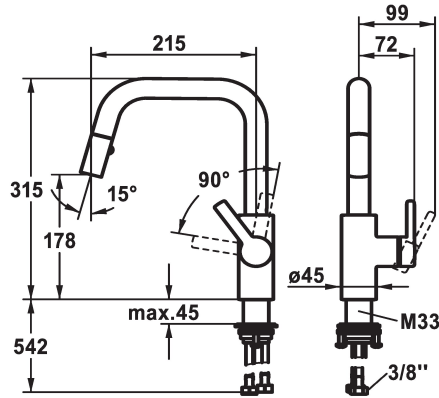

KWC LUNA E Lever mixer - Kitchen

Modell-Linie: LUNA E | 10.441.004.176FL
Hanat | Käsi käyttöiset hanat

KWC-No.

125133
chromeline, A215

125134
matt black, A215

ATT-KWC-FARBCODE

chromeline

matt black

- * Lever mixer
- * Lever installation only possible on the right side
- Child safety: cold water flow in lever position towards the front
- * gap between wall and centre of mounting hole min. 25 mm
- * TouchProtect - anti-scald protection thanks to the "double skin" principle
- * Pull-out spray
- Neoperl® Cascade®
- PowerClean - needle spray mode, with automatic diverter reset
- up to 400 mm pull-out length

- black fabric hose
- QuickConnect - Simple hose connection system
- * SwivelStop - hose guide, swivelling 360°, limitable to 150°
- * KWC cartridge M 35 S
- with ceramic discs
- flow rate and temperature continuously variable
- * Flexible connection hoses 3/8"
- * QuickInstallation - Fastening via threaded connection with locking screws
- * Mounting hole size ø35 mm

Tekniset tiedot

ATT-KWC-A_AUSZUGBRAUSE_SIEB

8 l/min (3 bar)

ATT-KWC-A_AUSZUGBRAUSE_NORMAL

8 l/min (3 bar)

Connection

Flexible_Anschluss schläuche

Spout