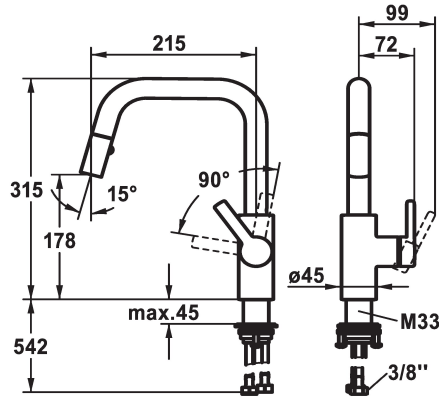

KWC LUNA E Lever mixer - Kitchen

Modell-Linie: LUNA E | 10.441.004.176FL
Armatura umywalkowa | Armatura jednouchwytywa

KWC-No.

125133
chromeline, A215

125134
matt black, A215

ATT-KWC-FARBCODE

chromeline

matt black

- Lever mixer
- Lever installation only possible on the right side
- Child safety: cold water flow in lever position towards the front
- gap between wall and centre of mounting hole min. 25 mm
- TouchProtect - anti-scald protection thanks to the "double skin" principle
- Pull-out spray
- Neoperl® Cascade®
- PowerClean - needle spray mode, with automatic diverter reset
- up to 400 mm pull-out length

- black fabric hose
- QuickConnect - Simple hose connection system
- SwivelStop - hose guide, swivelling 360°, limitable to 150°
- KWC cartridge M 35 S
- with ceramic discs
- flow rate and temperature continuously variable
- Flexible connection hoses 3/8"
- QuickInstallation - Fastening via threaded connection with locking screws
- Mounting hole size ø35 mm

Dane techniczne

ATT-KWC-A_AUSZUGBRAUSE_SIEB

8 l/min (3 bar)

ATT-KWC-A_AUSZUGBRAUSE_NORMAL

8 l/min (3 bar)

Connection

Flexible_Anschlussschläuche

ATT-KWC-AUSLAUF

schwenkbar

Handling

seitenbedient

Kitchen_spray

Auszugbrause

ATT-KWC-FARBCODE

matt black

Installation_type

Standmontage

Faucet_typ

Hebelmischer

Dimension Height

315

G_Acoustic group

I

Projection_A

A215

EnergyLabelCH

A

ATT-KWC-MASS-WASSERAUSTRITT

178

Material

Mosiądz

Części zamienne