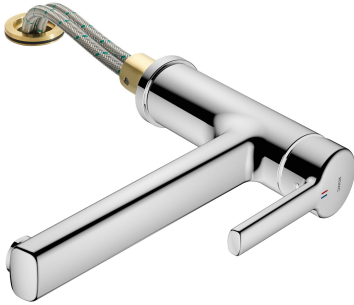

## KWC LUNA E Lever mixer - Kitchen

Modell-Linie: LUNA E | 10.441.043.000FL  
Umyvadlové armatury | Hydraulické armatury

### KWC-No.

**125135**  
chromeline, A225

- \* Lever mixer
- \* Detachable for installation below windows - detached 55 mm
- \* Swivel spout 160°
- Neoperl® Cascade®
- \* KWC cartridge M 35
- with ceramic discs

- flow rate and temperature continuously variable
- \* Flexible connection hoses 3/8"
- \* Fastening by means of threaded sleeve M35 x 1.5 (preassembled socket)
- \* Mounting hole size ø35 - 37 mm

12 l/min (3 bar)
Flexible_Anschlusschläuche
schwenkbar
wegnehmbar
seitenbedient
chromeline
Standmontage
Hebelmischer
218
I
A225
B
156
mosaz