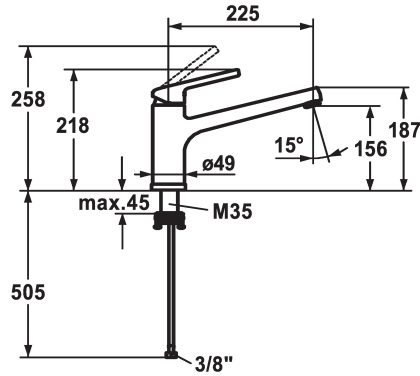

## KWC LUNA E Lever mixer - Kitchen

Modell-Linie: LUNA E | 10.441.043.000FL  
Umyvadlové armatury | Hydraulické armatury

### KWC-No.

**125135**  
chromeline, A225

- \* Lever mixer
- \* Detachable for installation below windows - detached 55 mm
- \* Swivel spout 160°
- Neoperl® Cascade®
- \* KWC cartridge M 35
- with ceramic discs

- flow rate and temperature continuously variable
- \* Flexible connection hoses 3/8"
- \* Fastening by means of threaded sleeve M35 x 1.5 (preassembled socket)
- \* Mounting hole size ø35 - 37 mm

12 l/min (3 bar)
Flexible_Anschlusschläuche
schwenkbar
wegnehmbar
seitenbedient
chromeline
Standmontage
Hebelmischer
218
I
A225
B
156
mosaz