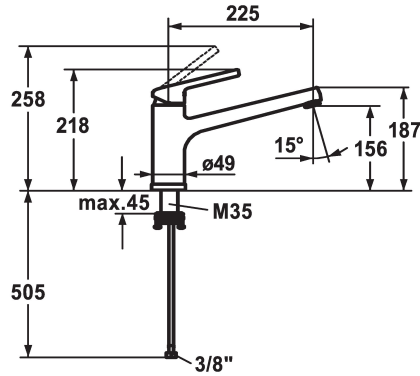

KWC LUNA E Lever mixer - Kitchen

Modell-Linie: LUNA E | 10.441.043.000FL
Taps | Manual taps

KWC-No.

125135
chromeline, A225

- * Lever mixer
- * Detachable for installation below windows - detached 55 mm
- * Swivel spout 160°
- Neoperl® Cascade®
- * KWC cartridge M 35
- with ceramic discs

- flow rate and temperature continuously variable
- * Flexible connection hoses 3/8"
- * Fastening by means of threaded sleeve M35 x 1.5 (preassembled socket)
- * Mounting hole size ø35 - 37 mm

Technical Data

Flow rate
Connection
Spout
Detachable
Handling
Color code
Installation_type
Faucet_typ
Dimension Height
G_Acoustic group
Projection_A
Energy Label
Dimension Water outlet
material

12 l/min (3 bar)
Flexible connection hoses
swivel
detachable
side lever
chrome
Pillar installation
Lever mixer
218
I
A 225
B
156
Brass

Spare Parts

KWC LUNA E Lever mixer - Kitchen

Modell-Linie: LUNA E | 10.441.043.000FL
Taps | Manual taps

Cartridge M 35 H

538327
Z.537.582
