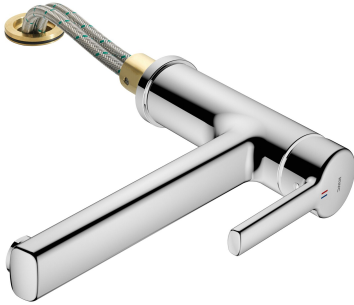

KWC LUNA E Lever mixer - Kitchen

Modell-Linie: LUNA E | 10.441.043.000FL
Taps | Manual taps

KWC-No.

125135
chromeline, A225

- * Lever mixer
- * Detachable for installation below windows - detached 55 mm
- * Swivel spout 160°
- Neoperl® Cascade®
- * KWC cartridge M 35
- with ceramic discs

- flow rate and temperature continuously variable
- * Flexible connection hoses 3/8"
- * Fastening by means of threaded sleeve M35 x 1.5 (preassembled socket)
- * Mounting hole size ø35 - 37 mm

Technical Data

Flow rate
Connection
Spout
Detachable
Handling
Color code
Installation_type
Faucet_typ
Dimension Height
G_Acoustic group
Projection_A
Energy Label
Dimension Water outlet
material

12 l/min (3 bar)
Flexible connection hoses
swivel
detachable
side lever
chrome
Pillar installation
Lever mixer
218
I
A 225
B
156
Brass

Spare Parts

KWC LUNA E Lever mixer - Kitchen

Modell-Linie: LUNA E | 10.441.043.000FL
Taps | Manual taps

Cartridge M 35 H

538327
Z.537.582
