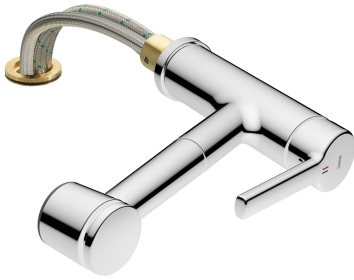

KWC LUNA E

Lever mixer - Kitchen

Modell-Linie: LUNA E | 10.441.053.000FL
Umyvadlové armatury | Hydraulické armatury

KWC-No.

125136

chromeline, A220

- * Lever mixer
- * Detachable for installation below windows - detached 55 mm
- * TouchProtect - anti-scald protection thanks to the "double skin" principle
- * Pull-out spray
 - SprayClean - easy to clean and actively prevents limescale buildup
 - up to 600 mm pull-out length
 - PowerClean - needle spray mode, with automatic diverter reset

- * Hose guide, swivelling 130°
- * EasyLock - a pull-out spray that easily slides back into place
- * KWC cartridge M 35
 - with ceramic discs
 - flow rate and temperature continuously variable
- * Flexible connection hoses 3/8"
- * Fastening by means of threaded sleeve M35 x 1.5 (preassembled socket)
- * Mounting hole size 35 - 37 mm

Materiál

9 l/min (3 bar)

10 l/min (3 bar)

Flexible_Anschlusschläuche

schwenkbar

wegnehmbar

seitenbedient

Auszugbrause

chromeline

Standmontage

Hebelmischer

230

l

A220

B

174