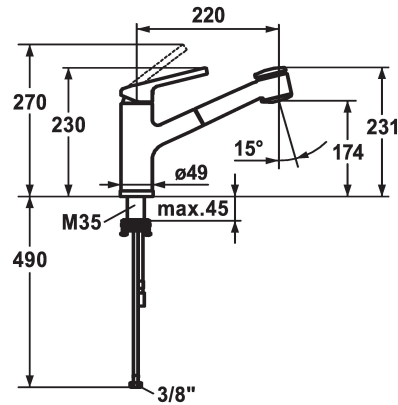

KWC LUNA E

Lever mixer - Kitchen

Modell-Linie: LUNA E | 10.441.053.000FL
Umyvadlové armatury | Hydraulické armatury

KWC-No.

125136

chromeline, A220

- * Lever mixer
- * Detachable for installation below windows - detached 55 mm
- * TouchProtect - anti-scald protection thanks to the "double skin" principle
- * Pull-out spray
 - SprayClean - easy to clean and actively prevents limescale buildup
 - up to 600 mm pull-out length
 - PowerClean - needle spray mode, with automatic diverter reset

- * Hose guide, swivelling 130°
- * EasyLock - a pull-out spray that easily slides back into place
- * KWC cartridge M 35
 - with ceramic discs
 - flow rate and temperature continuously variable
- * Flexible connection hoses 3/8"
- * Fastening by means of threaded sleeve M35 x 1.5 (preassembled socket)
- * Mounting hole size 35 - 37 mm

Materiál

9 l/min (3 bar)

10 l/min (3 bar)

Flexible_Anschlusschläuche

schwenkbar

wegnehmbar

seitenbedient

Auszugbrause

mosaz

Náhradní díly

KWC LUNA E Lever mixer - Kitchen

Modell-Linie: LUNA E | 10.441.053.000FL
Umyvadlové armatury | Hydraulické armatury

Cartridge M 35 H

538327
Z.537.582
