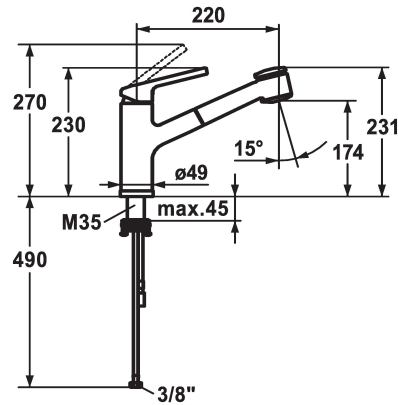

KWC LUNA E Lever mixer - Kitchen

Modell-Linie: LUNA E | 10.441.053.000FL
Hanat | Käsikäyttöiset hanat

KWC-No.

125136
chromeline, A220

- * Lever mixer
- * Detachable for installation below windows - detached 55 mm
- * TouchProtect - anti-scald protection thanks to the "double skin" principle
- * Pull-out spray
 - SprayClean - easy to clean and actively prevents limescale buildup
 - up to 600 mm pull-out length
 - PowerClean - needle spray mode, with automatic diverter reset

- * Hose guide, swivelling 130°
- * EasyLock - a pull-out spray that easily slides back into place
- * KWC cartridge M 35
 - with ceramic discs
 - flow rate and temperature continuously variable
- * Flexible connection hoses 3/8"
- * Fastening by means of threaded sleeve M35 x 1.5 (preassembled socket)
- * Mounting hole size \varnothing 35 - 37 mm

Tekniset tiedot

ATT-KWC-A_AUSZUGBRAUSE_SIEB
ATT-KWC-A_AUSZUGBRAUSE_NORMAL
Connection
Spout
ATT-KWC-UNTERFENSTER
Handling
Kitchen_spray
ATT-KWC-FARBCODE
Installation_type
Faucet_typ
Measure_Height
G_Acoustic group
Projection_A
EnergyLabelCH
ATT-KWC-MASS-WASSERAUSTRITT
Materiaali
IviCode

9 l/min (3 bar)
10 l/min (3 bar)
Flexible_Anschlusschläuche
schwenkbar
wegnehmbar
seitenbedient
Auszugbrause
chromeline
Standmontage
Hebelmischer
230
l
A220
B
174
Messinki
0

Varaosat

KWC LUNA E Lever mixer - Kitchen