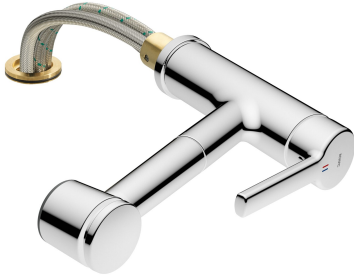

KWC LUNA E Lever mixer - Kitchen

Modell-Linie: LUNA E | 10.441.053.000FL
Hanat | Käsikäyttöiset hanat

KWC-No.

125136
chromeline, A220

- * Lever mixer
- * Detachable for installation below windows - detached 55 mm
- * TouchProtect - anti-scald protection thanks to the "double skin" principle
- * Pull-out spray
 - SprayClean - easy to clean and actively prevents limescale buildup
 - up to 600 mm pull-out length
 - PowerClean - needle spray mode, with automatic diverter reset

- * Hose guide, swivelling 130°
- * EasyLock - a pull-out spray that easily slides back into place
- * KWC cartridge M 35
 - with ceramic discs
 - flow rate and temperature continuously variable
- * Flexible connection hoses 3/8"
- * Fastening by means of threaded sleeve M35 x 1.5 (preassembled socket)
- * Mounting hole size \varnothing 35 - 37 mm

Tekniset tiedot

ATT-KWC-A_AUSZUGBRAUSE_SIEB
ATT-KWC-A_AUSZUGBRAUSE_NORMAL
Connection
Spout
ATT-KWC-UNTERFENSTER
Handling
Kitchen_spray
ATT-KWC-FARBCODE
Installation_type
Faucet_typ
Measure_Height
G_Acoustic group
Projection_A
EnergyLabelCH
ATT-KWC-MASS-WASSERAUSTRITT
Materiaali
IviCode

9 l/min (3 bar)
10 l/min (3 bar)
Flexible_Anschlusschläuche
schwenkbar
wegnehmbar
seitenbedient
Auszugbrause
chromeline
Standmontage
Hebelmischer
230
l
A220
B
174
Messinki
0

Varaosat

KWC LUNA E Lever mixer - Kitchen