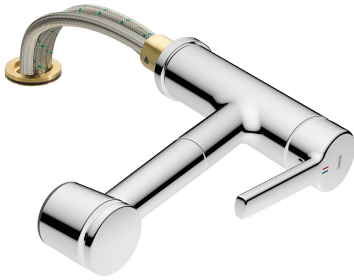

KWC LUNA E Lever mixer - Kitchen

Modell-Linie: LUNA E | 10.441.053.000FL
Armatura umywalkowa | Armatura jednouchwytywa

KWC-No.

125136
chromeline, A220

- * Lever mixer
- * Detachable for installation below windows - detached 55 mm
- * TouchProtect - anti-scald protection thanks to the "double skin" principle
- * Pull-out spray
 - SprayClean - easy to clean and actively prevents limescale buildup
 - up to 600 mm pull-out length
 - PowerClean - needle spray mode, with automatic diverter reset

- * Hose guide, swivelling 130°
- * EasyLock - a pull-out spray that easily slides back into place
- * KWC cartridge M 35
 - with ceramic discs
 - flow rate and temperature continuously variable
- * Flexible connection hoses 3/8"
- * Fastening by means of threaded sleeve M35 x 1.5 (preassembled socket)
- * Mounting hole size 49 - 51 mm

9 l/min (3 bar)
10 l/min (3 bar)
Flexible_Anschlusschläuche
schwenkbar
wegnehmbar
seitenbedient
Auszugbrause
chromeline
Standmontage
Hebelmischer
230
I
A220
B
174
Mosiądz

Części zamienne

KWC LUNA E
Lever mixer - Kitchen

Modell-Linie: LUNA E | 10.441.053.000FL
Armatura umywalkowa | Armatura jednouchwytowa

Cartridge M 35 H

538327
Z.537.582
