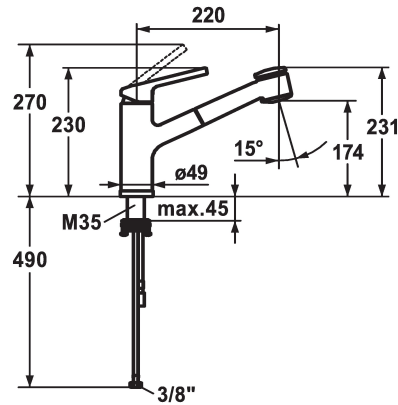

KWC LUNA E Lever mixer - Kitchen

Modell-Linie: LUNA E | 10.441.053.000FL
Armatura umywalkowa | Armatura jednouchwytywa

KWC-No.

125136
chromeline, A220

- * Lever mixer
- * Detachable for installation below windows - detached 55 mm
- * TouchProtect - anti-scald protection thanks to the "double skin" principle
- * Pull-out spray
 - SprayClean - easy to clean and actively prevents limescale buildup
 - up to 600 mm pull-out length
 - PowerClean - needle spray mode, with automatic diverter reset

- * Hose guide, swivelling 130°
- * EasyLock - a pull-out spray that easily slides back into place
- * KWC cartridge M 35
 - with ceramic discs
 - flow rate and temperature continuously variable
- * Flexible connection hoses 3/8"
- * Fastening by means of threaded sleeve M35 x 1.5 (preassembled socket)
- * Mounting hole size 49 - 51 mm

9 l/min (3 bar)
10 l/min (3 bar)
Flexible_Anschlusschläuche
schwenkbar
wegnehmbar
seitenbedient
Auszugbrause
chromeline
Standmontage
Hebelmischer
230
I
A220
B
174
Mosiądz

Części zamienne

KWC LUNA E
Lever mixer - Kitchen

Modell-Linie: LUNA E | 10.441.053.000FL
Armatura umywalkowa | Armatura jednouchwytowa

Cartridge M 35 H

538327
Z.537.582
