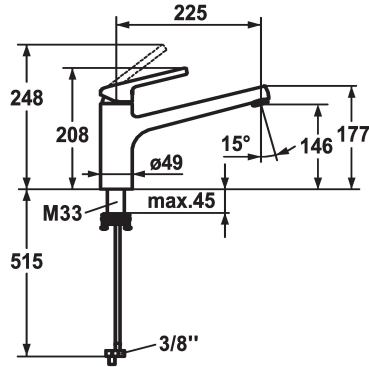

KWC LUNA E Lever mixer - Kitchen

Modell-Linie: LUNA E | 10.445.023.000FL
Taps | Manual taps

KWC-No.

125137
chromeline, A225

- * Lever mixer
- * Swivel spout 160°
- Neoperl® Cascade®
- * KWC cartridge M 35
- with ceramic discs

- flow rate and temperature continuously variable
- * Flexible connection hoses 3/8"
- * QuickInstallation - Fastening via threaded connection with locking screws
- * Mounting hole size ø35 mm

Technical Data

Flow rate
Connection
Spout
Handling
Color code
Installation_type
Faucet_typ
Dimension Height
Energysaving
G_Acoustic group
Projection_A
Energy Label
Dimension Water outlet
material

6 l/min (3 bar)
Flexible connection hoses
swivel
side lever
chrome
Pillar installation
Lever mixer
208
low pressure
I
A 225
A
146
Brass

Spare Parts

KWC LUNA E
Lever mixer - Kitchen

Modell-Linie: LUNA E | 10.445.023.000FL
Taps | Manual taps

Cartridge M 35 H

538327
Z.537.582
