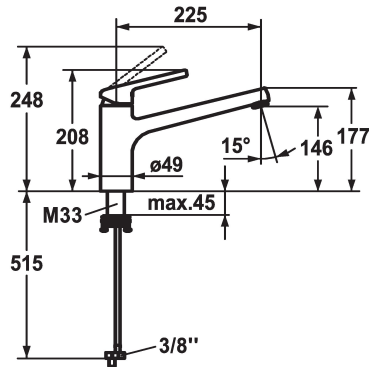

KWC LUNA E Lever mixer - Kitchen

Modell-Linie: LUNA E | 10.445.023.000FL
Armatura umywalkowa | Armatura jednouchwytywa

KWC-No.

125137
chromeline, A225

- * Lever mixer
- * Swivel spout 160°
- Neoperl® Cascade®
- * KWC cartridge M 35
- with ceramic discs

- flow rate and temperature continuously variable
- * Flexible connection hoses 3/8"
- * QuickInstallation - Fastening via threaded connection with locking screws
- * Mounting hole size ø35 mm

Dane techniczne

A_Spout_Spray
Connection
ATT-KWC-AUSLAUF
Handling
ATT-KWC-FARBCODE
Installation_type
Faucet_typ
Dimension Height
ATT-KWC-ENERGIESPAREN
G_Acoustic group
Projection_A
EnergyLabelCH
ATT-KWC-MASS-WASSERAUSTRITT
Material

6 l/min (3 bar)
Flexible_Anschlusschläuche
schwenkbar
seitenbedient
chromeline
Standmontage
Hebelmischer
208
Niederdruck
I
A225
A
146
Mosiqdz

Części zamienne

KWC LUNA E
Lever mixer - Kitchen

Modell-Linie: LUNA E | 10.445.023.000FL
Armatura umywalkowa | Armatura jednouchwytowa