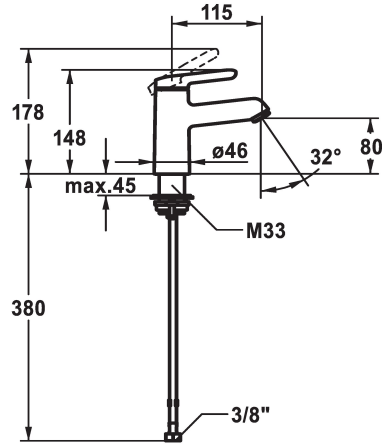

KWC WAMAS 2.0

Lever mixer - Basin - CoolFix

Modell-Linie: WAMAS 2.0 | 12.478.071.000FL

Umyvadlové armatury | Hydraulické armatury

KWC-No.

125146

chromeline, A 115, flexible connection hoses, with pop-up valve

125147

chromeline, A 115, flexible connection hoses, without pop-up valve

- * Lever mixer
- * CoolFix - Cold water flow with a centered lever
- * EcoProtect - water-saving device
- * Fixed spout
- Neoperl® Perlator® SSR, swivelling jet regulator
- * KWC cartridge M 35 OP
- with ceramic discs

ATT-KWC- ABLAUFGARNITUR

mit_Ablaufgarnitur

ohne_Ablaufgarnitur

- flow rate and temperature continuously variable
- temperature limitation
- * Flexible connection hoses 3/8"
- * QuickInstallation - Fastening via threaded connection with locking screws
- * Mounting hole size ø35 mm

Faucet_typ

Measure_Height

ATT-KWC-ENERGIESPAREN

G_Acoustic group

Projection_A

EnergyLabelCH

ATT-KWC-MASS-WASSERAUSTRITT

Materiál